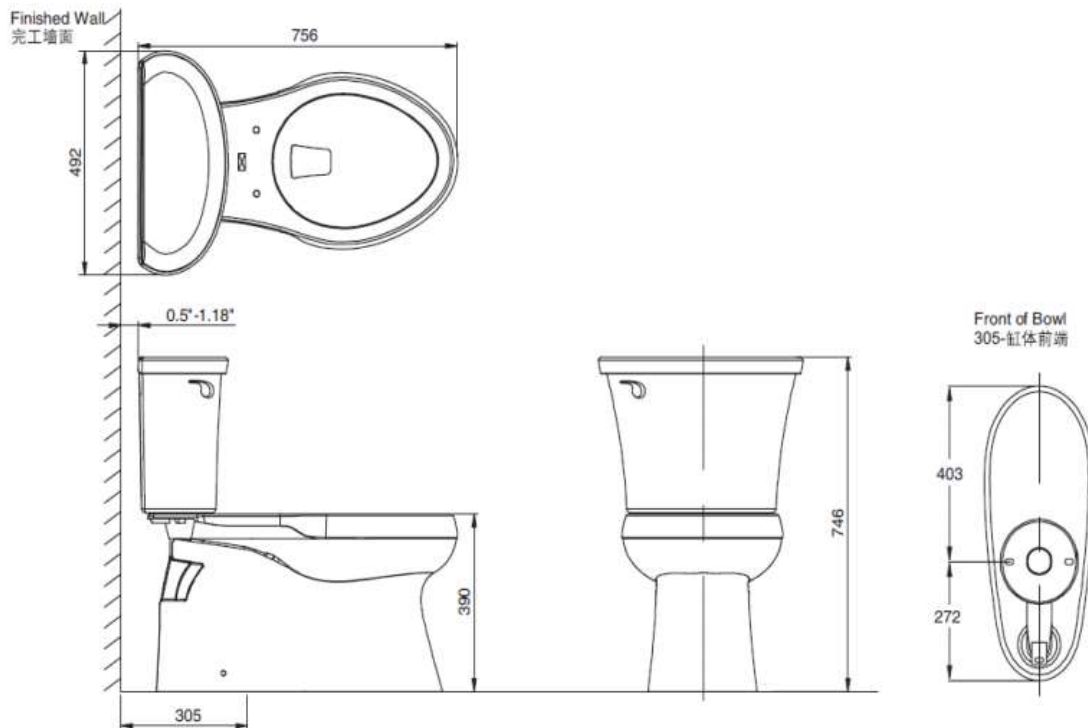

Brand : KOHLER,
 Name : CAVATA two-piece toilet
 Item Code : K5767T-0 – bowl
 K4609T-WM-0 – tank
 K4713T-0 – seat and cover

Designer :

Color / Finish: White
 Dimensions : Overall (LxWxH in cm)
 75.5 x 49.2 x 74.3cm

Product info:

- Two-piece elongated toilet
- Single flush, 4.2L
- Flush system: Class Five
- With Quiet close seat and cover
- S-trap 305mm

Add-ons

- 1 x 54.10600 flexible hose ½ x ½
- 1 x C408681 angle valve ½ x ½
- 1 x B9082GASV1 floor flange